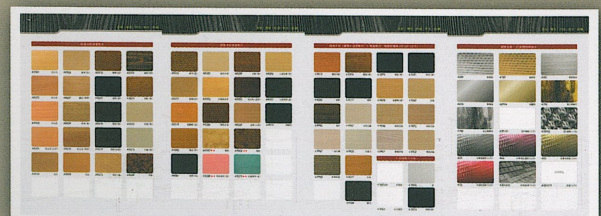

吉羊專業皮料

KEEYANG plastic décor film

關於我們

吉羊有限公司，成立於1989年，是專業的建材開發與批發商。我們服務的項目包含室內皮料、合板、防火板；全省皆有建材通路配合。吉羊室內皮料為本公司主力開發產品。本型錄以奢華風格為主體推出皮革、金箔、碎鑽、金屬、貝殼，可以讓業主以最有效率的方式讓室內呈現奢華感受。室內可以貼合於門片、牆面、櫃體、天花板，此外我們也備有吉祥如意木紋波音軟片，型錄請洽(台灣)各大建材行。

【專業貼面】型錄上各花色皆可以代工貼面於木心板、夾板、防火板、密底板。

About us

KEEYANG co., ltd. was established in 1989. We are professional in R&D and distribution. We offer indoor décor film, plywood, MGO..etc. and we have agents around Taiwan.

KEEYANG décor film is our major product. This catalog shows our products in a luxury style, including leather, gold foil, diamond, metal, and shell. We dedicated ourselves to convey an atmosphere of sumptuousness. Our products could be applied on door surfaces, wall, cabinet, and ceiling. In addition, we provide 吉祥如意波音軟片. Please don't hesitate to contact our major agents around Taiwan.

【Laminate】All patterns of KEEYANG decor film can be laminated on blockboard、plywood、fire-resistant board (MGO)、MDF.

板材規格表

	氧化鎂 MGO	木心板 (F1、F3)	夾板 (F1、F3)	密底板 MDF
3mm			☺	☺
4mm	☺		☺	☺
6mm	☺			
9mm	☺		☺	☺
12mm	☺		☺	☺
18mm	防火夾心板 耐燃三級	☺	☺	☺
25mm				☺

另有吉祥如意木紋波音軟片